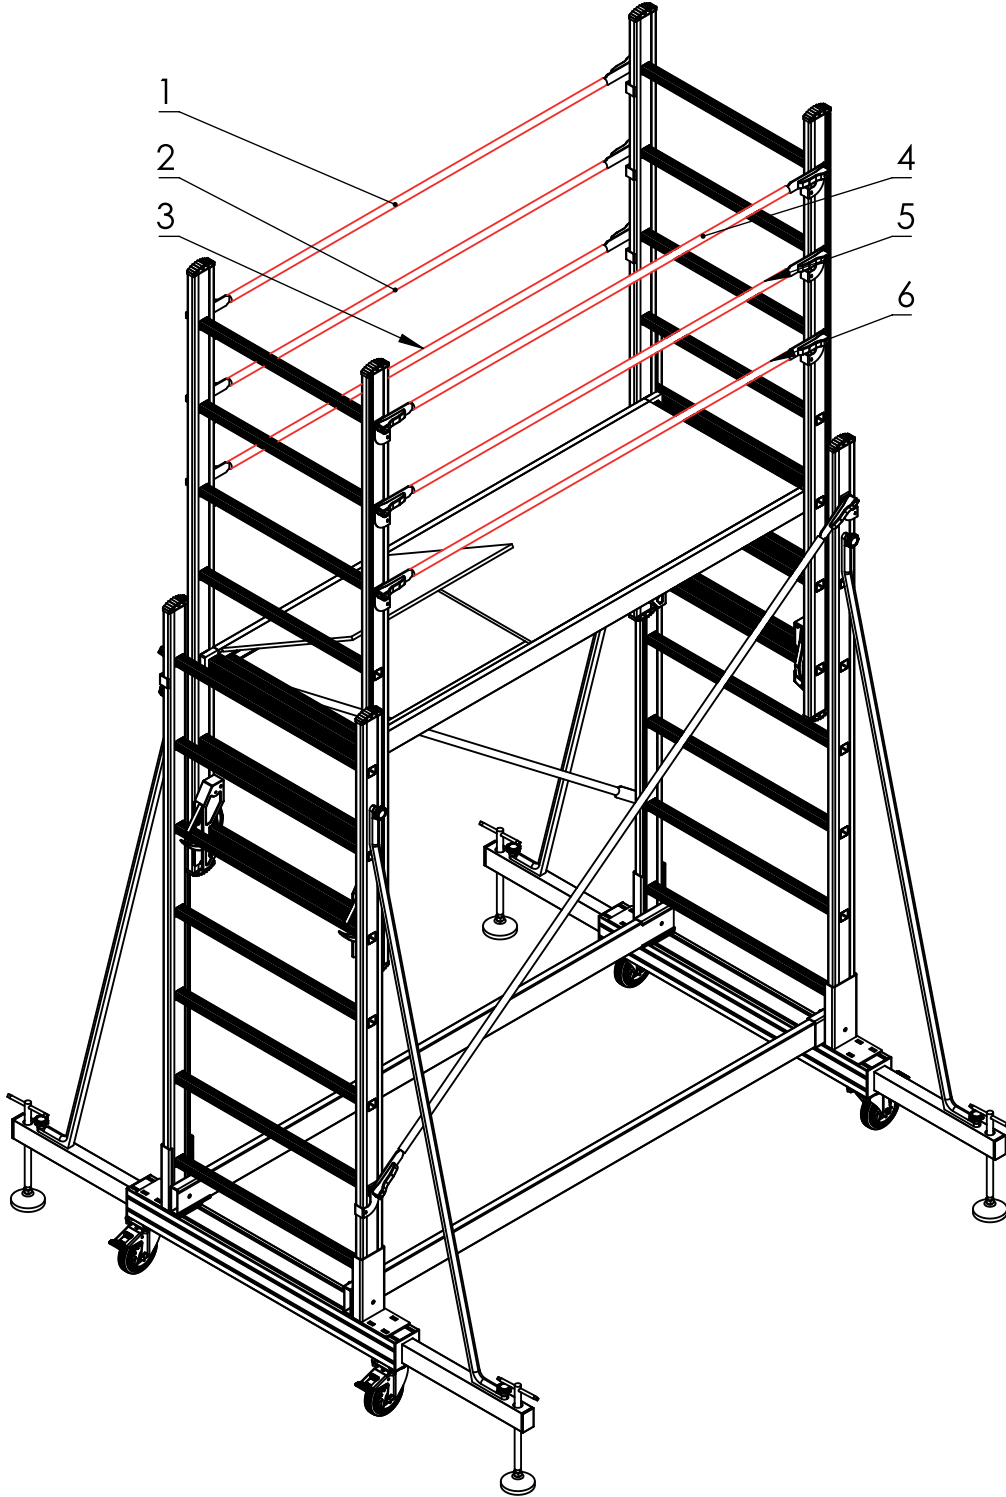

Ařama 8

-6 adet koruyucu ıtaları yerine sıkıca sabitleyiniz..(Görsel 7507 e aittir.)

Step 8

- Securely fasten the 6 protective strips in place. (Image 7507 is relevant.)