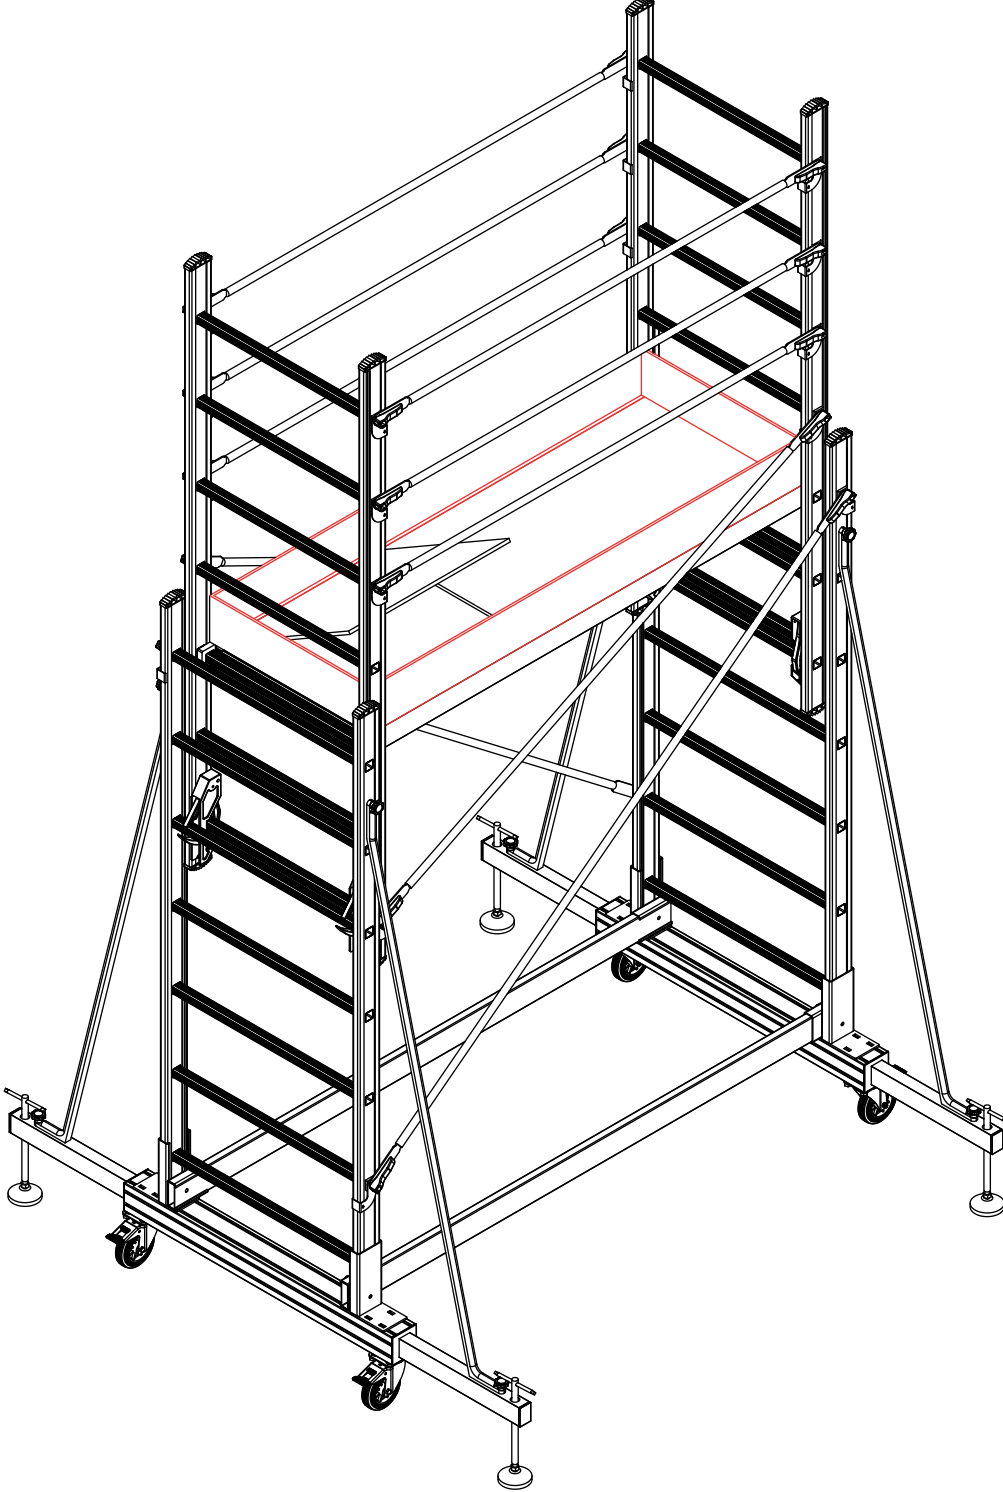

Step 2

- Place the narrow ladder in position so that it faces inwards and secure it with screws and thumb nuts.
(Image belongs to 7507.)

Aşama 3

- Dış merdiven çaprazlarınız yerine yerleştiriniz

Step 3

- Place your exterior stair crossbars in position
(Image belongs to 7507.)

Step 9

-Install the inner crossbars. (Image 7507 is relevant.)

Ařama 10

-Topukluęu yerine yerleřtiriniz.
(Görsel 7507 e aittir.)

Step 10

- Place the heel back in position.
(Image belongs to 7507.)

7507

7509